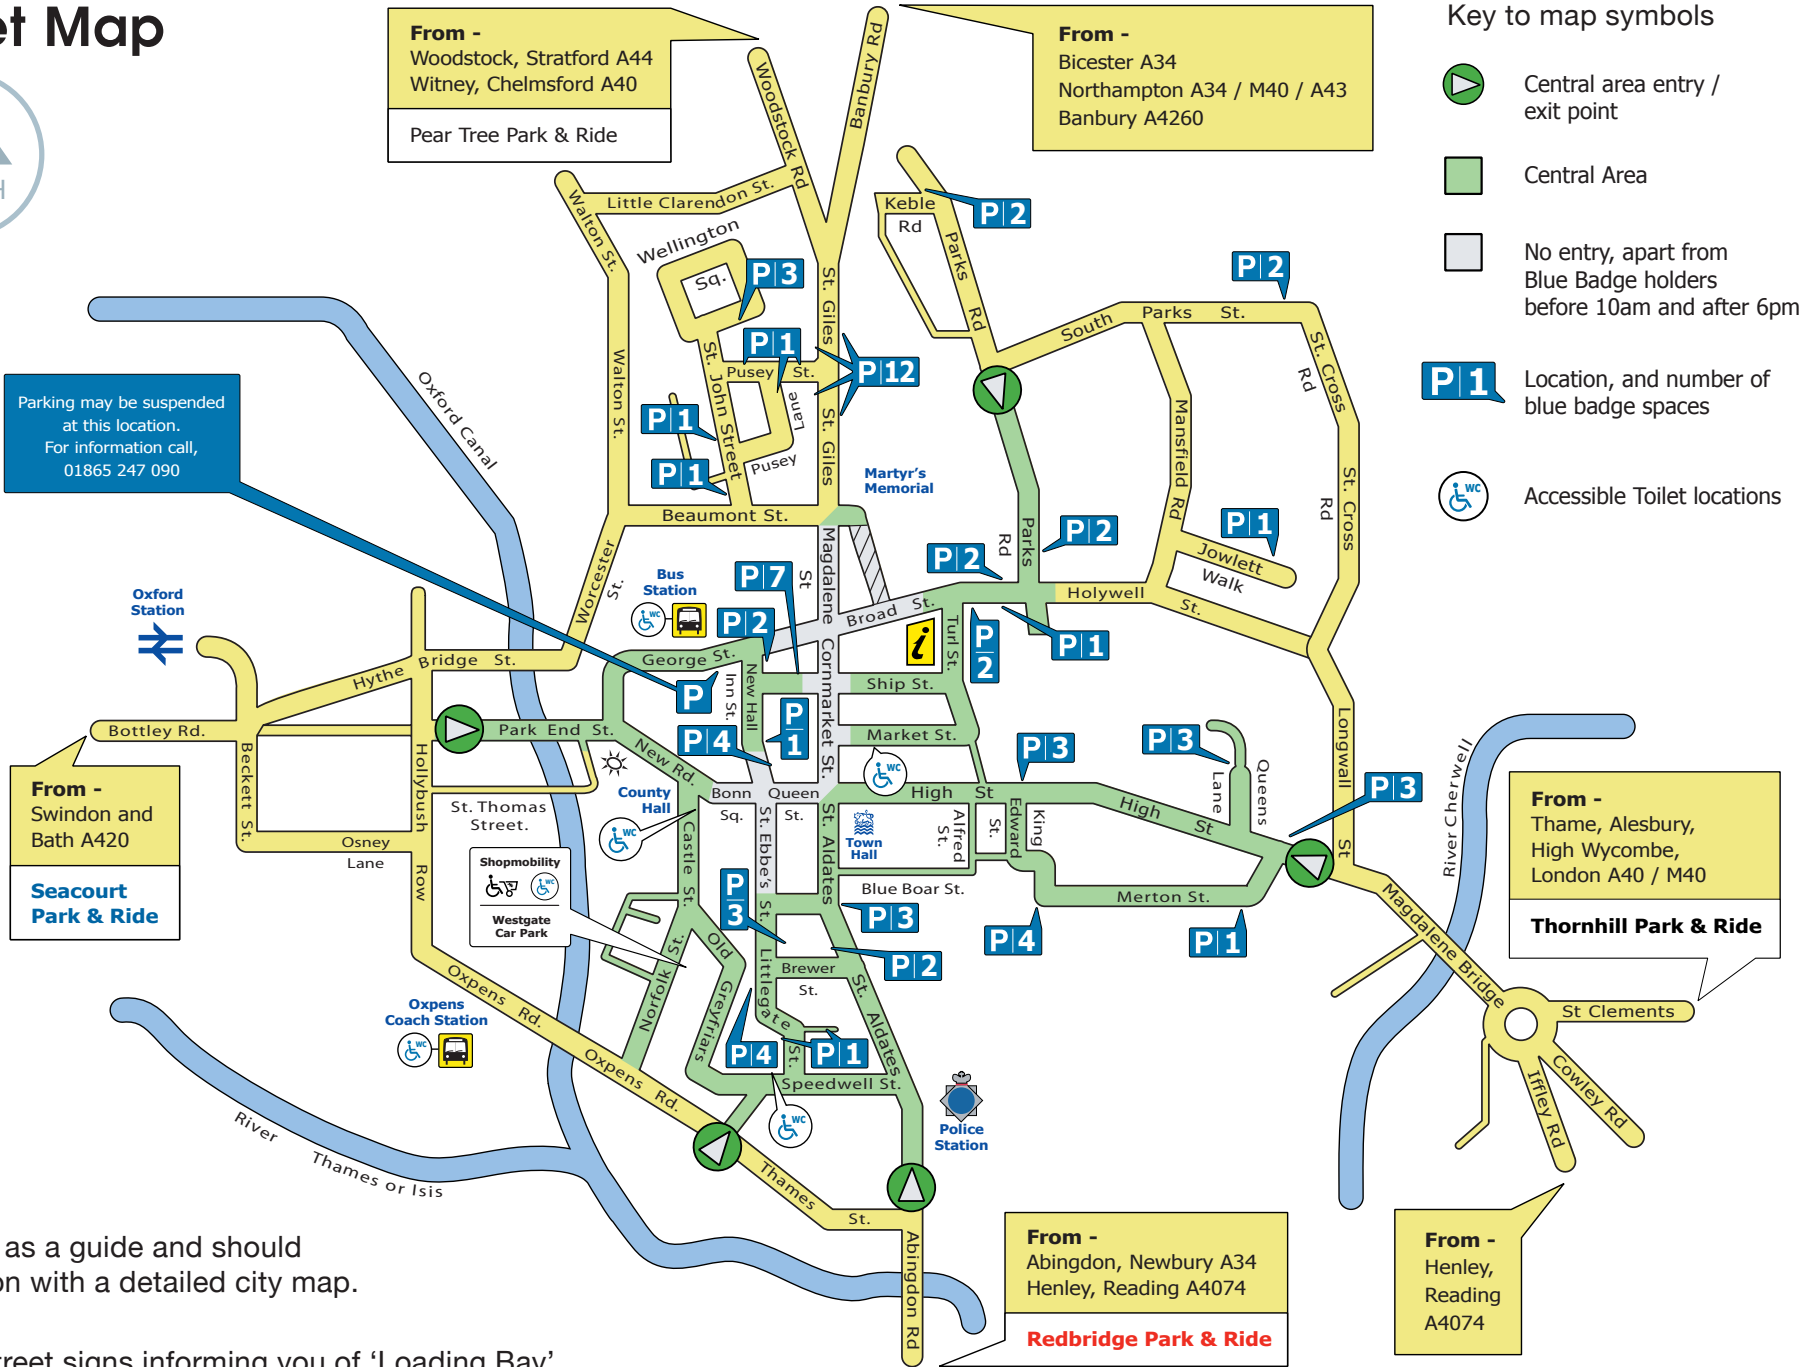

Street Map

This map is intended as a guide and should be used in conjunction with a detailed city map.

Please look out for street signs informing you of 'Loading Bay' parking restrictions.